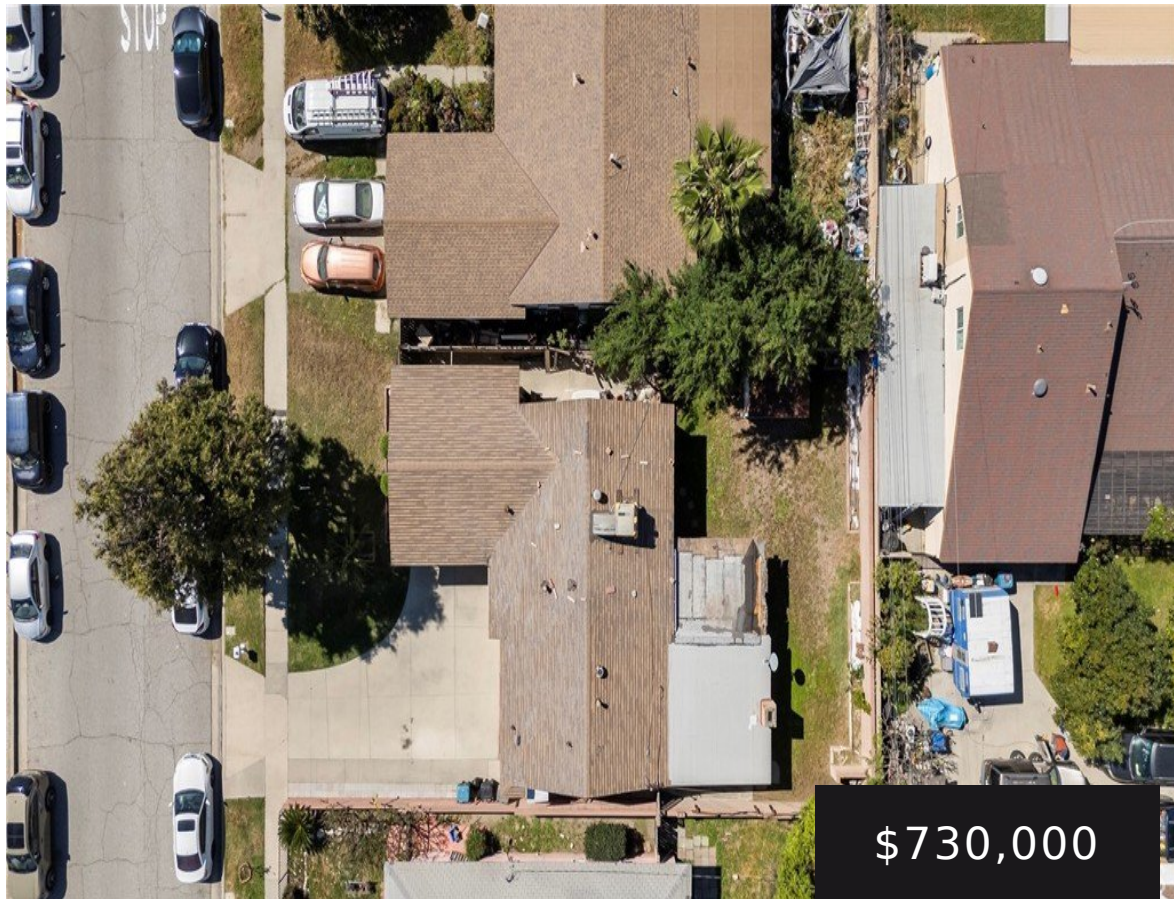

14609 CAVETTE, BALDWIN PARK, CA, US, 91706

<https://realtorjd.com>

14609 Cavette,
Baldwin Park, CA,
US, 91706

\$730,000

Charming 4 bed 1.5 bath single family residence at 14609 Cavette Pl in the heart of Baldwin Park, CA 91706. [...]

eXp Realty of Greater Los Angeles

- 4 beds
- 2 baths
- SingleFamilyResidence
- Residential
- Active
- 1414 sq ft

Basics

Category: Residential

Status: Active

Bathrooms: 2 baths

Lot size: 5892, 5892 sq ft

View: Mountains

Type: SingleFamilyResidence

Bedrooms: 4 beds

Area: 1414 sq ft

Year built: 1955

County: Los Angeles

Building Details

Structure Type: House

Lot Features: ZeroToOneUnitAcre