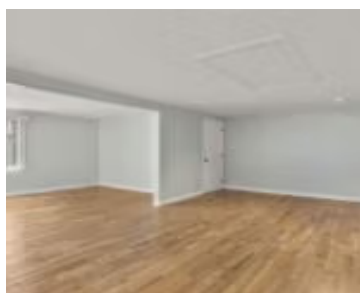

15736 HESSE DRIVE, LA MIRADA, CA, US, 90638

<https://realtorjd.com>

15736 Hesse Drive,
La Mirada, CA, US,
90638

\$1,190,000

Big, beautiful home with pool located in the cul-de-sac. This spacious 2 story home offers 6 bedrooms and 3 bathrooms. [...]