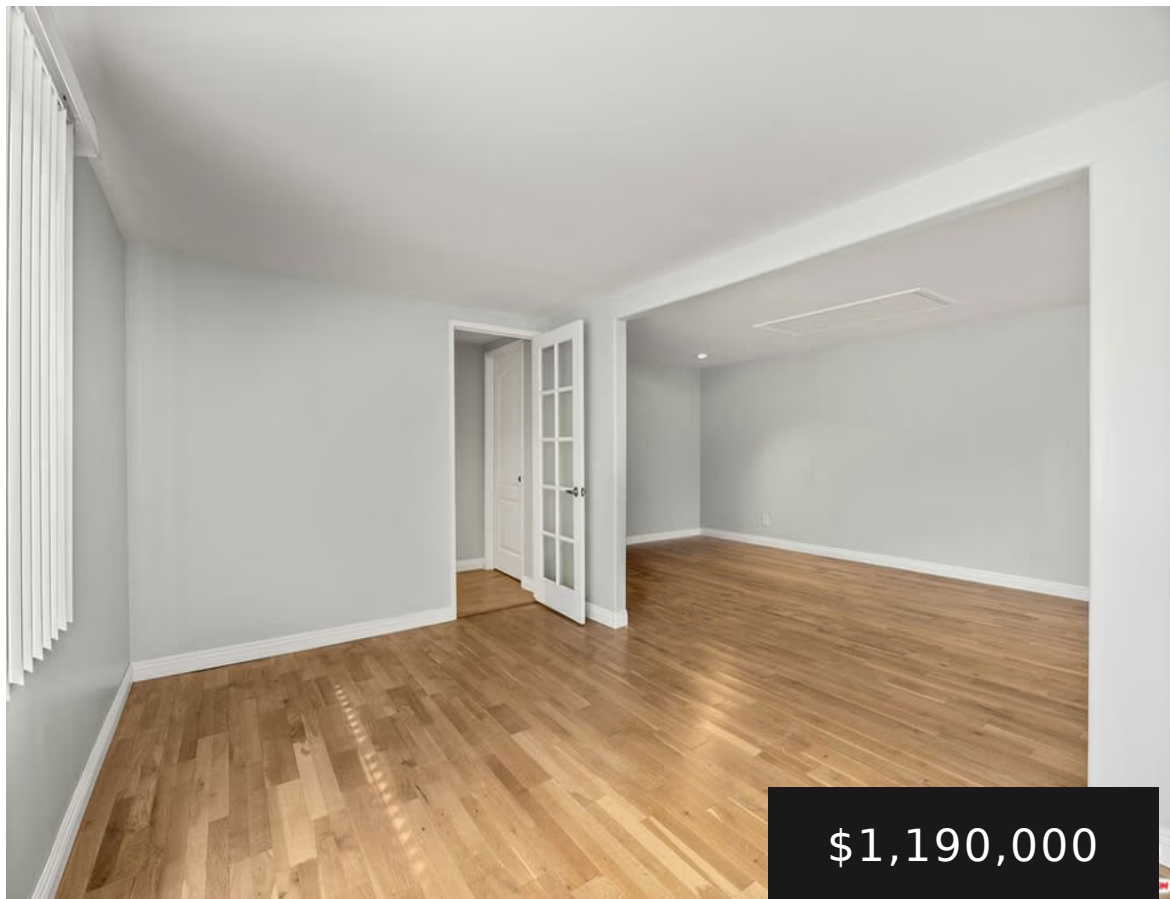

15736 HESSE DRIVE, LA MIRADA, CA, US, 90638

<https://realtorjd.com>

15736 Hesse Drive,
La Mirada, CA, US,
90638

\$1,190,000

Big, beautiful home with pool located in the cul-de-sac. This spacious 2 story home offers 6 bedrooms and 3 bathrooms. [...]