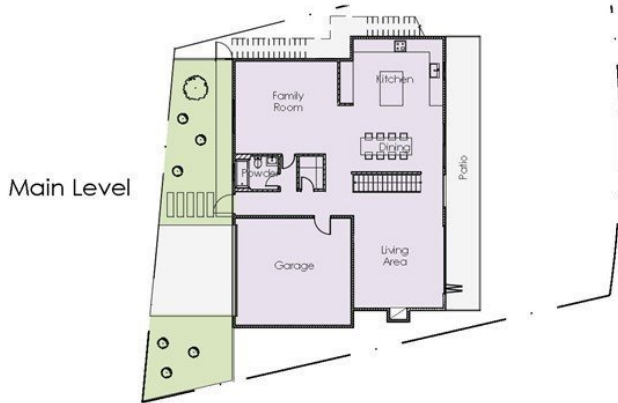

2536 MEDLOW, LOS ANGELES, CA, US, 90041

https://realtorjd.com

2536 Medlow, Los Angeles, CA, US, 90041

2536 MEDLOW AVE.

LOS ANGELES, CALIFORNIA 90041

$2,465,500