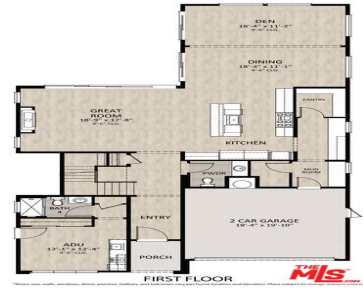

2807 CARDIFF AVENUE, LOS ANGELES, CA, US, 90034

https://realtorjd.com

2807 Cardiff Avenue, Los Angeles, CA, US, 90034

\$4,487,750

This impeccably designed modern residence by TJH in Castle Heights offers 4,082 square feet of luxurious living space, thoughtfully crafted [...]