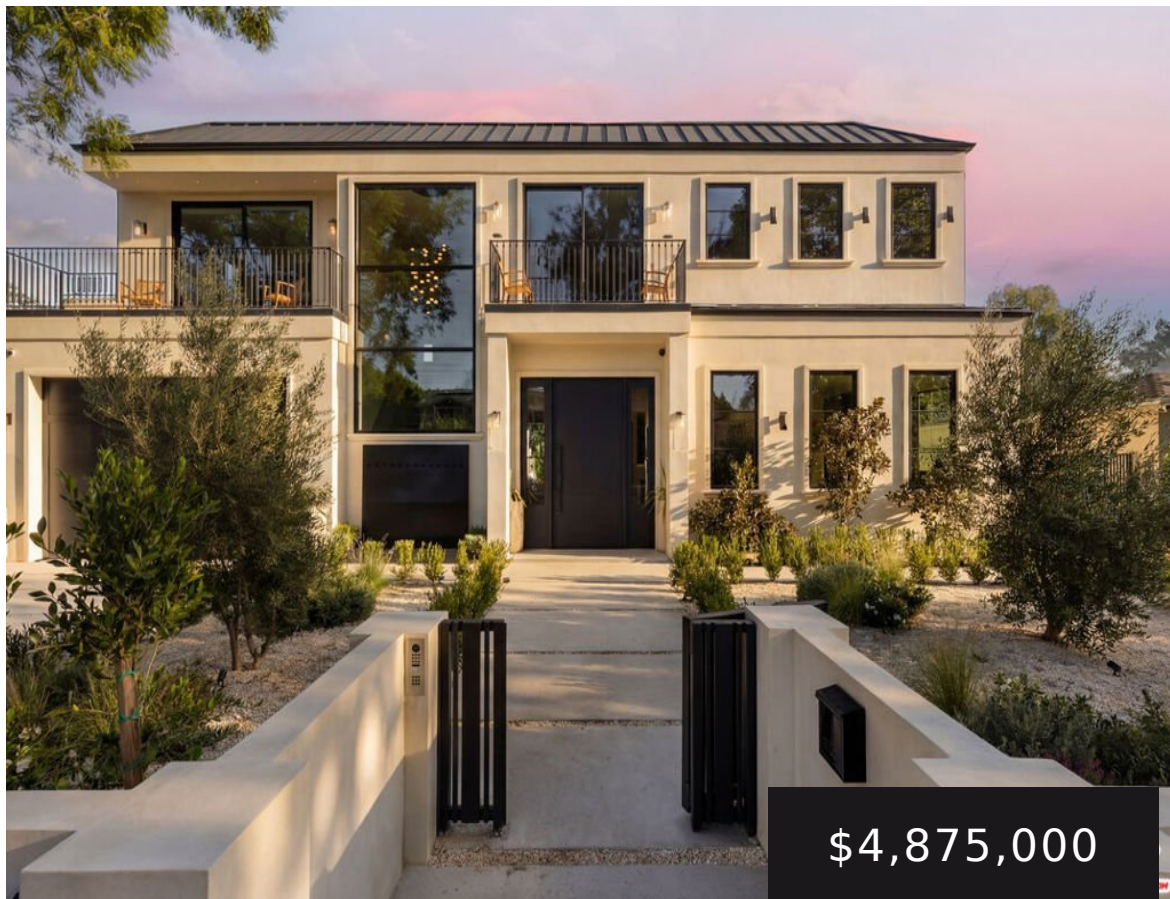

4634 ETHEL AVENUE, SHERMAN OAKS, CA, US, 91423

<https://realtorjd.com>

4634 Ethel Avenue,
Sherman Oaks, CA,
US, 91423

\$4,875,000

Stunning modern French-inspired estate offering refined luxury and exceptional craftsmanship in a prime Sherman Oaks location. Thoughtfully designed by Sophea [...]

Compass

- 6 beds
- 8 baths
- SingleFamilyResidence
- Residential
- Active
- 5605 sq ft

Basics

Category: Residential

Status: Active

Bathrooms: 8 baths

Lot size: 10079, 10079 sq ft

View: None

County: Los Angeles

Type: SingleFamilyResidence

Bedrooms: 6 beds

Area: 5605 sq ft

Year built: 2026

Zoning: LAR1

Building Details

Architectural Style: FrenchProvincial