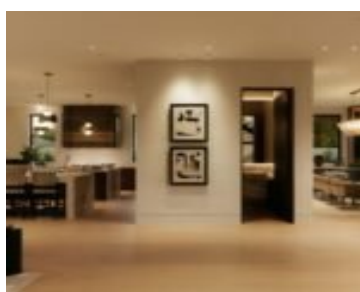

4634 ETHEL AVENUE, SHERMAN OAKS, CA, US, 91423

<https://realtorjd.com>

4634 Ethel Avenue,
Sherman Oaks, CA,
US, 91423

\$4,875,000

Stunning modern French-inspired estate offering refined luxury and exceptional craftsmanship in a prime Sherman Oaks location. Thoughtfully designed by Sophea [...]

Furnished: Unfurnished
Heating: Central

Laundry Features: Inside
Appliances: Barbecue,Dishwasher,Disposal,Microwave,Refrigerator,Dryer,Washer

Agent info

Agent name: Lilach Basson

Agent email: lilachluxuryhomes@gmail.com